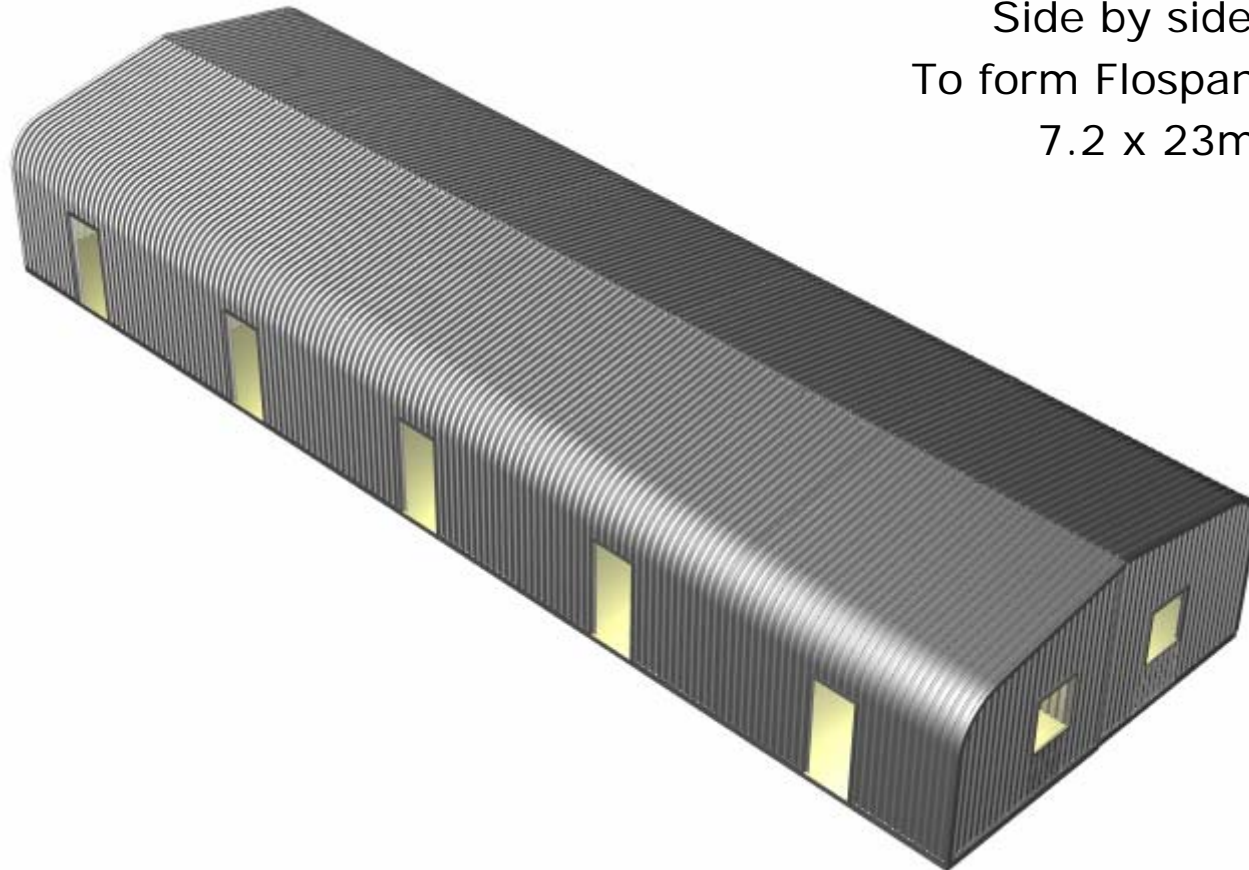

## Flospan X series

Flospan X360  
The building block  
30 per 20' container  
(16 with prefab floor)

# Flospan X series

Example 4 man  
Sleeping unit  
Flospan X360

## Flospan X series

Example Ablutions units Flospan X360

## Flospan X series

Back to back...  
Side by side...  
To form Flospan X720  
7.2 x 23m