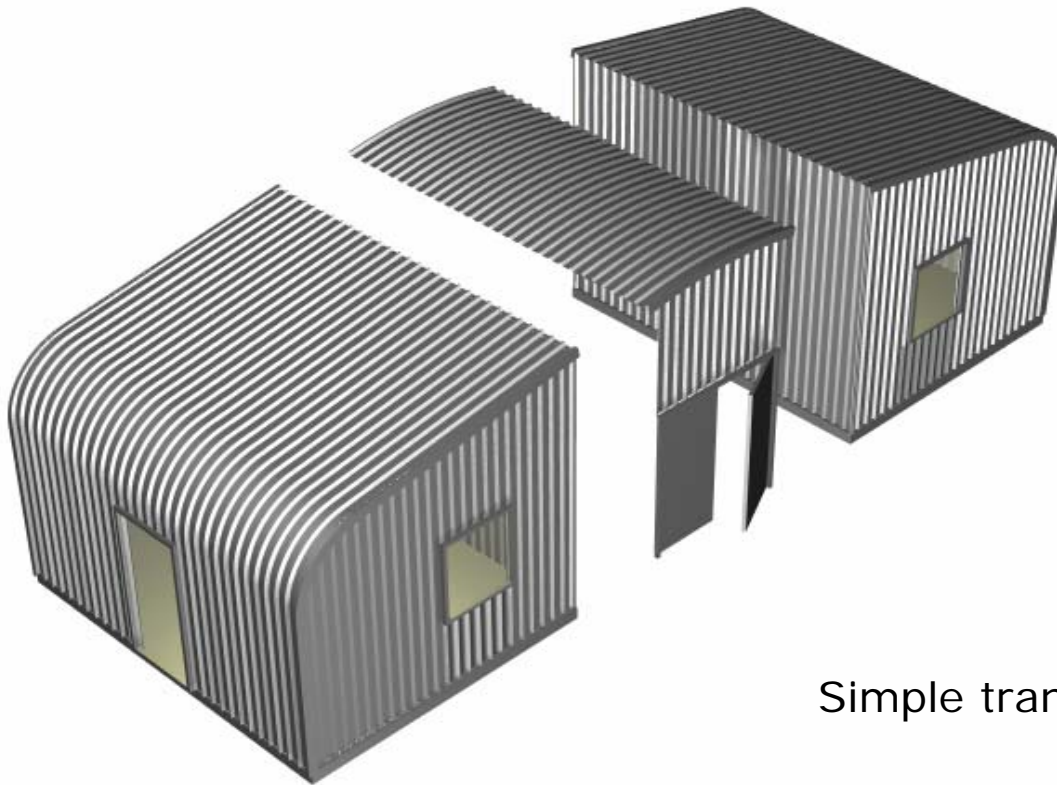

Flospan X series

Simple transformation....