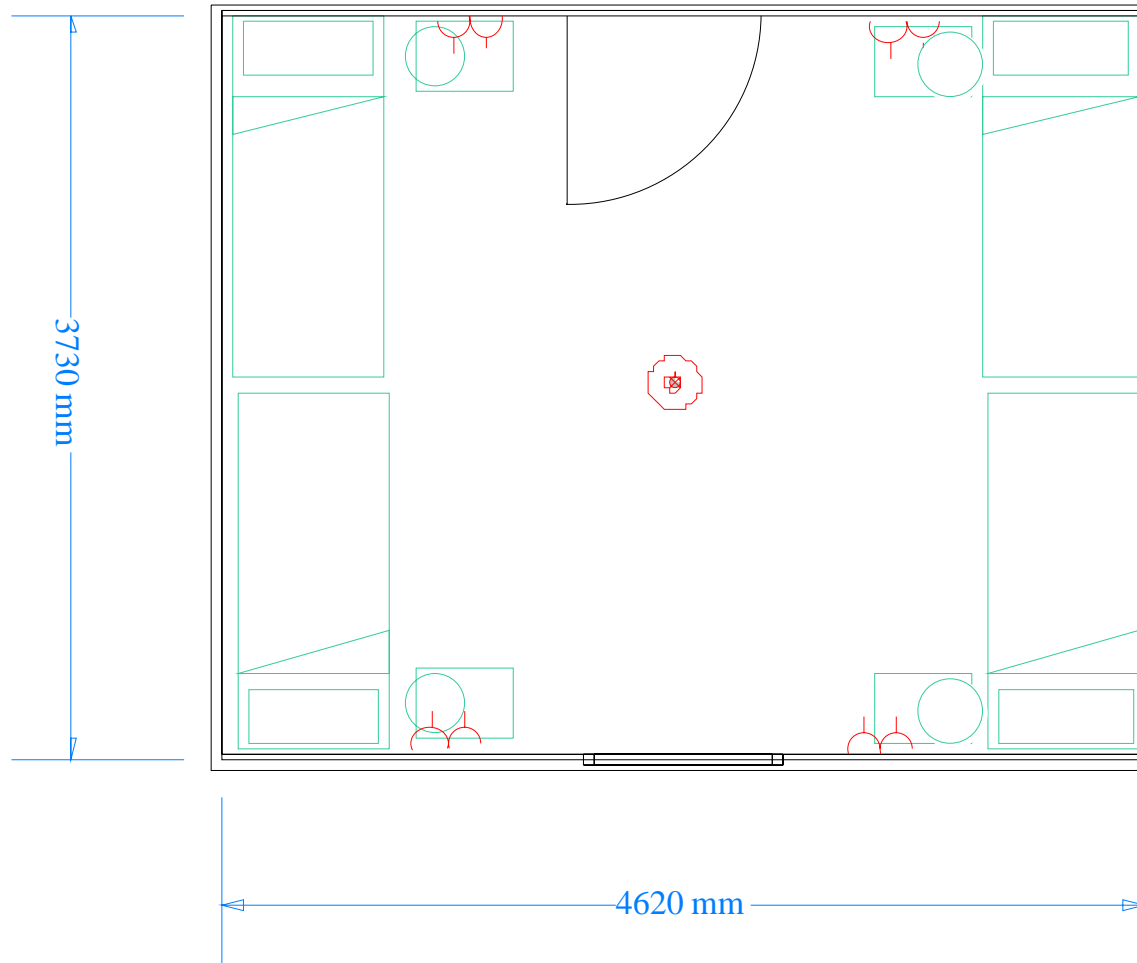

Flospan X series

Example 4 man
Sleeping unit
Flospan X360