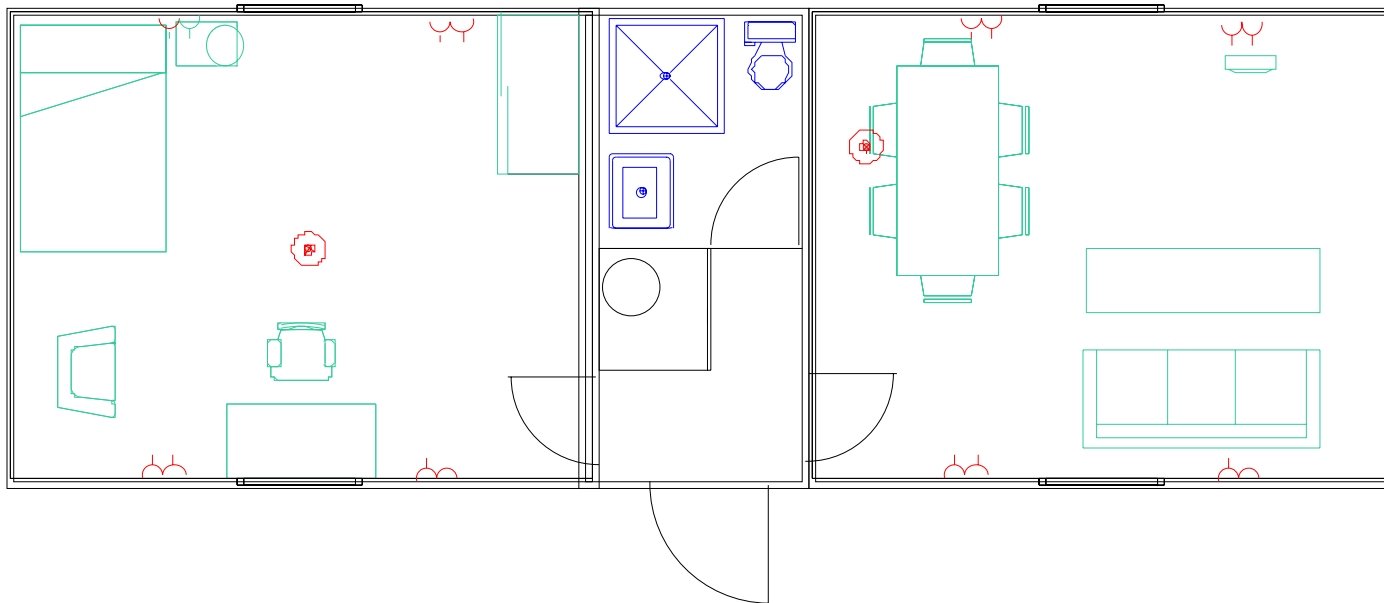

Example Ablutions units Flospan X360

Flospan X series