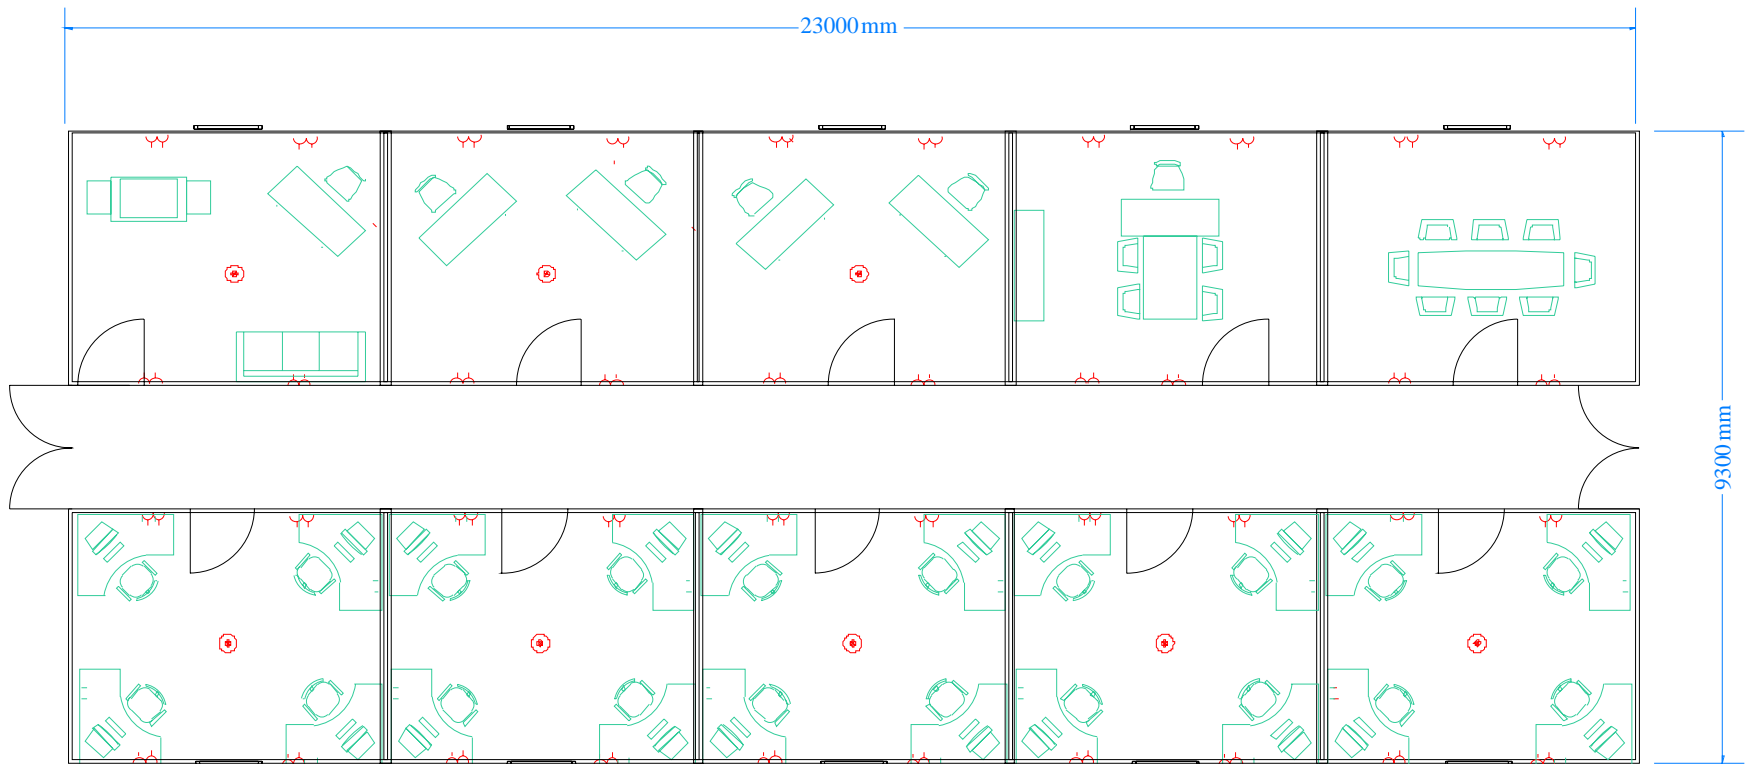

Flospan X series