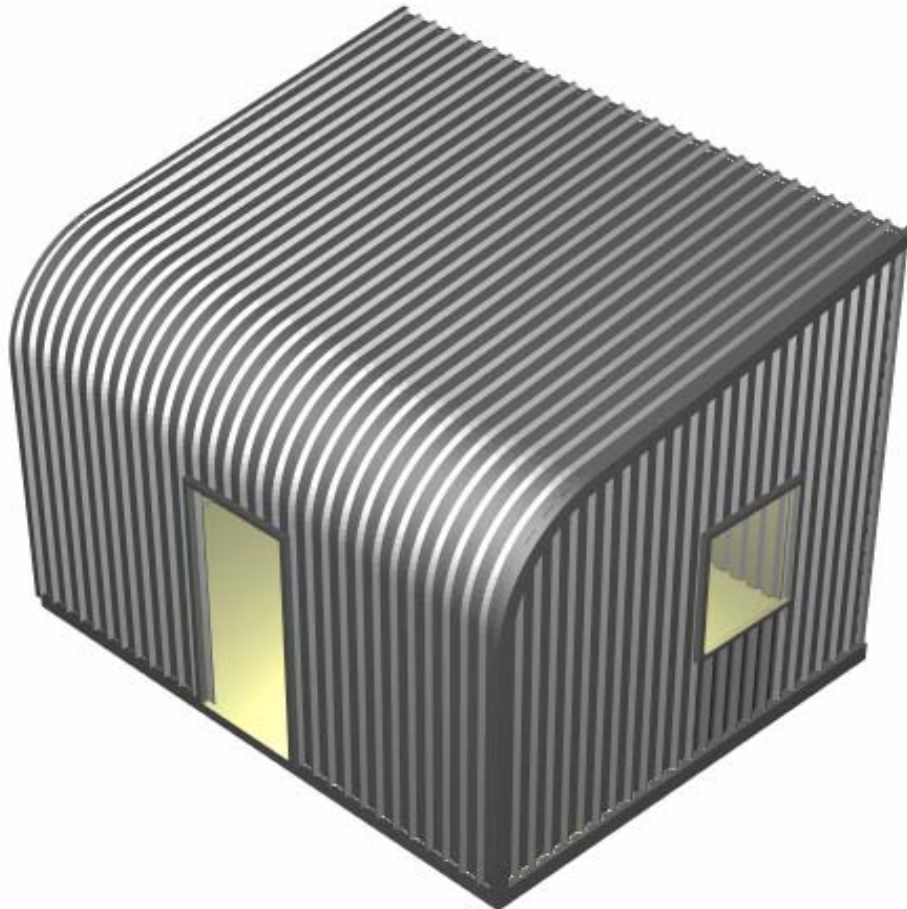

## Flospan X series

Flospan X360  
The building block  
30 per 20' container  
(16 with prefab floor)

# Flospan X series

Example 4 man  
Sleeping unit  
Flospan X360

## Flospan X series

Example Ablutions units Flospan X360

## Flospan X series

Back to back...  
Side by side...  
To form Flospan X720  
7.2 x 23m