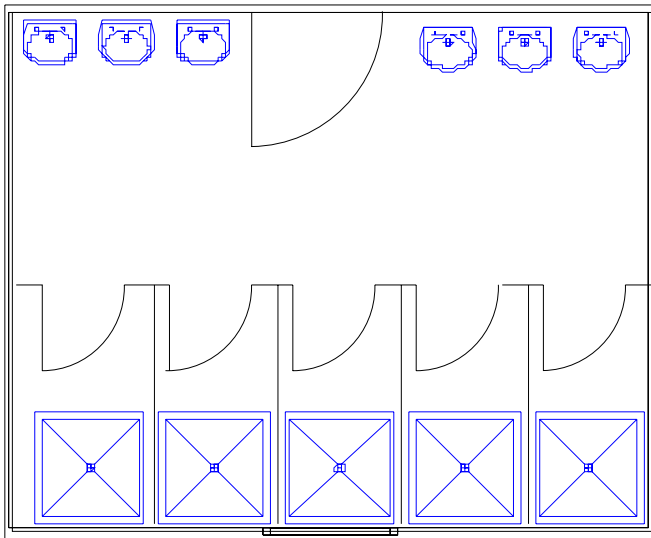

Flospan X series