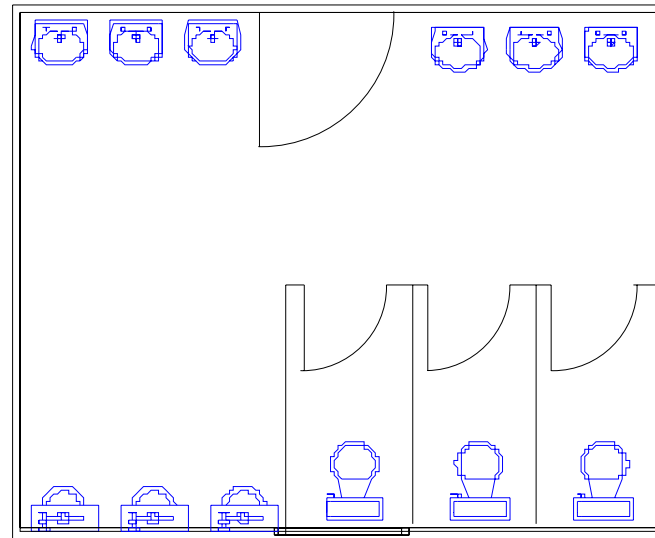

Flospan X series